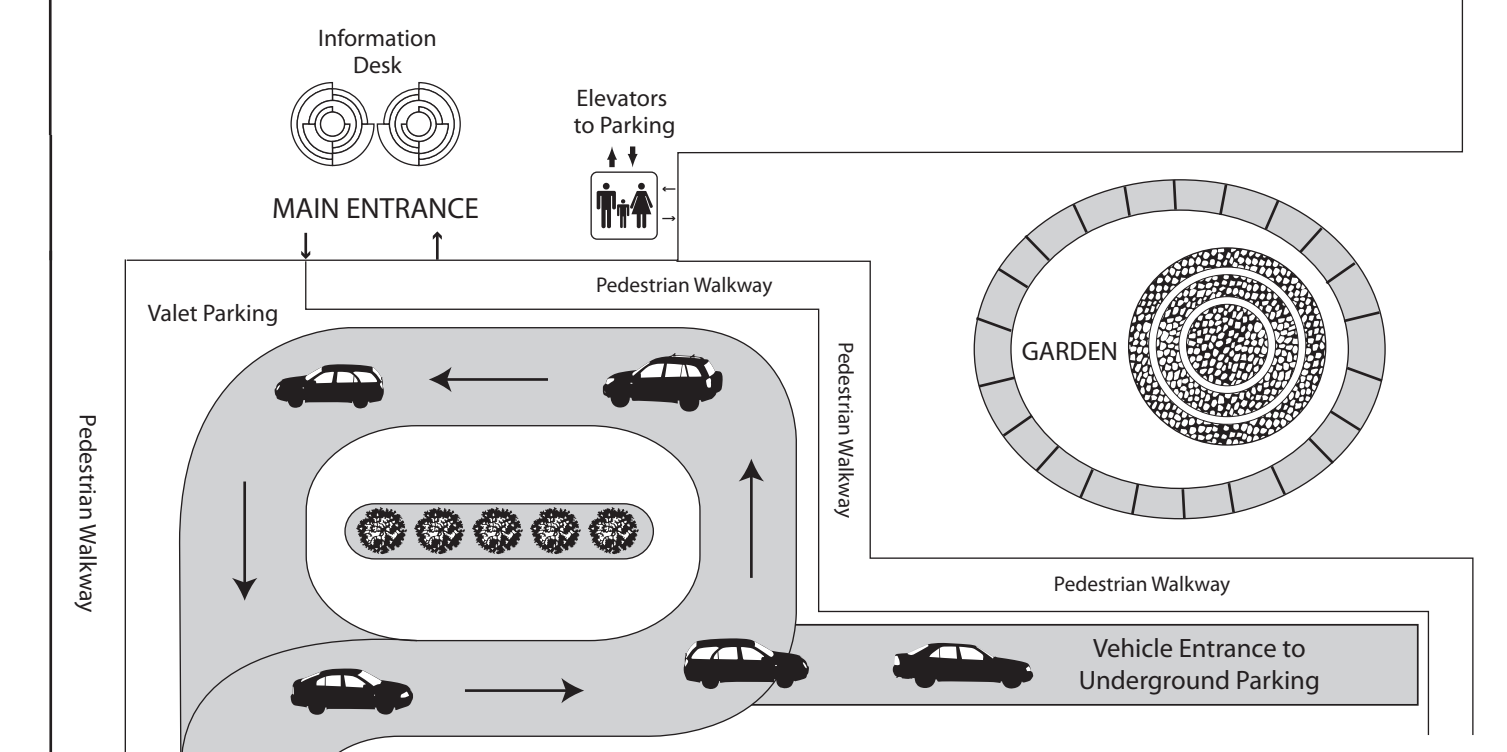

# AMBULATORY OUTPATIENT TOWER MAP

SUNSET BOULEVARD